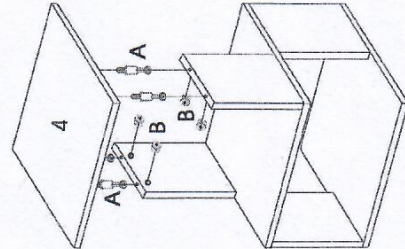

Installation manual

Name P.JJCF0063 / Coffee table

Size 45cm * 45cm * 43.6cm

Part art	Match number	Piece
	1 Bottom plate	x 1
	2 Vertical baffle	x 4
	3 Middle shelf	x 1
	4 Top table	x 1

Part List

Screws and accessories

Number	Illustration	Specification	Piece	Number	Illustration	Specification	Piece
A		M6*28mm	x 16	C		40mm	x 4
B		15mm	x 16	D		180mm	x 1

1

Installation reminder!
3 in 1 screw installation sequence: install screw A first, then screw cap B

3

2

4

5

6