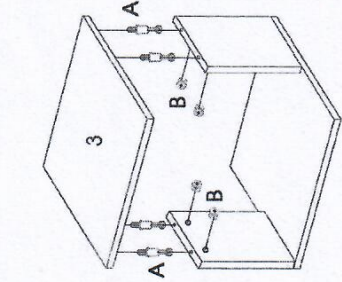

Installation manual

Name P.JJCF0063 / Coffee table

Size 45cm * 45cm * 43.6cm

Part art	Match number	Piece
	1 Bottom plate	x 1
	2 Vertical baffle	x 4
	3 Middle shelf	x 1
	4 Top table	x 1

Part List

Screws and accessories

Number	Illustration	Specification	Piece	Number	Illustration	Specification	Piece
A		M6*28mm	x 16	C		40mm	x 4
B		15mm	x 16	D		180mm	x 1

1

Installation reminder!
3 in 1 screw installation sequence: install screw A first, then screw cap B

3

2

4

5

6