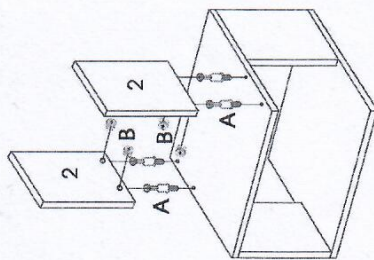

Installation manual

Name P.JJCF0063 / Coffee table

Size 45cm * 45cm * 43.6cm

Part art	Match number	Piece
	1 Bottom plate	x 1
	2 Vertical baffle	x 4
	3 Middle shelf	x 1
	4 Top table	x 1

Part List

Screws and accessories

Number	Illustration	Specification	Piece	Number	Illustration	Specification	Piece
A		M6*28mm	x 16	C		40mm	x 4
B		15mm	x 16	D		180mm	x 1

1

Installation reminder!
3 in 1 screw installation sequence: install screw A first, then screw cap B