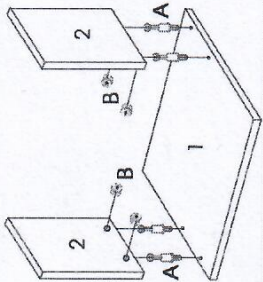

Installation manual

Name P.JJCF0063 / Coffee table

Size 45cm * 45cm * 43.6cm

Part art	Match number	Piece
	1 Bottom plate	x 1
	2 Vertical baffle	x 4
	3 Middle shelf	x 1
	4 Top table	x 1

Part List

Screws and accessories

Number	Illustration	Specification	Piece	Number	Illustration	Specification	Piece
A		M6*28mm	x 16	C		40mm	x 4
B		15mm	x 16	D		180mm	x 1

1

Installation reminder!
3 in 1 screw installation sequence: install screw A first, then screw cap B