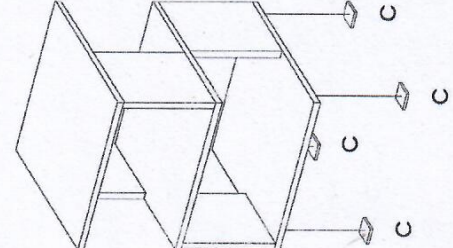

Installation manual

Name P.JJCF0063 / Coffee table

Size 45cm * 45cm * 43.6cm

Part art	Match number	Piece
	1 Bottom plate	x 1
	2 Vertical baffle	x 4
	3 Middle shelf	x 1
	4 Top table	x 1

Part List

Screws and accessories

Number	Illustration	Specification	Piece	Number	Illustration	Specification	Piece
A		M6*28mm	x 16	C		40mm	x 4
B		15mm	x 16	D		180mm	x 1

1

Installation reminder!
3 in 1 screw installation sequence: install screw A first, then screw cap B

3

2

4

5

6