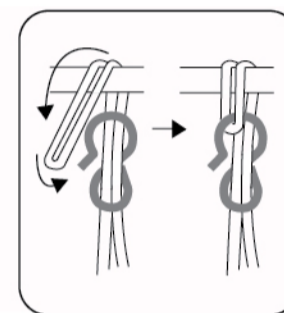

OBRAZEK 3

OBRAZEK 4

Instalacja huśtawki

Upewnij się, że drążek jest prawidłowo wypoziomowany. Następnie zamocuj liny do drążka za pomocą metalowych "ósemek" i plastikowych nakładek, zgodnie z obrazkiem 2 i 3.

Dopasowanie długości linki

Możesz dopasować długość linki zgodnie z obrazkiem 1. Maksymalna długość linki: 160cm.

WARNINGS!

1. Before installation and use, carefully read the instructions! Keep the manual for future reference.
2. Assembly of the swing by an adult only
3. Adult supervision required.
4. Inform your child how to properly use the swing - see the instructions provided.
5. The child should hold on to the sides of the swing, not the front backrest. The body's center of gravity should be seated evenly.
6. Don't let your child sit with your whole body on the front of the swing.
7. Don't hang the swing over bare ground. Put a blanket or mat under it.
8. Only one child can use the swing at a time.
9. It is not allowed to stand on the swing.
10. The swing can be swung a maximum of one meter backward and one meter forward.
11. The swing seat must be at least 40 cm above the ground.
12. Before using the swing, make sure that each component is properly attached.
13. Before each use, check the swing seat, ropes and other connecting parts, if damage is found - immediately replace the damaged part with a new one.
14. Periodically check that all components of the swing are efficient and safe. Lack of periodic inspections can lead to accidents.
15. Do not leave your child alone on the swing. For the sake of safety, play together with him.
16. The product is designed for domestic use, it can be used indoors and outdoors.
17. Maximum load of the swing 30kg.