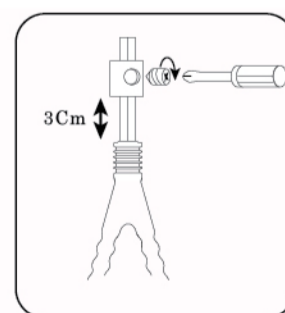

OSTRZEŻENIA!

1. Przed montażem i użyciem uważnie przeczytaj instrukcję! Zachowaj instrukcję na przyszłość.
2. Montaż huśtawki tylko przez osobę dorosłą.
3. Wymagany nadzór osoby dorosłej.
4. Poinformuj dziecko jak prawidłowo używać huśtawki – patrz załączona instrukcja.
5. Dziecko powinno trzymać się huśtawki po bokach, a nie przedniego oparcia. Środek ciężkości ciała powinien być osadzony równomiernie.
6. Nie pozwól dziecku siadać całym ciężarem ciała na przedzie huśtawki.
7. Nie wieszaj huśtawki nad gołą ziemią. Podłóż pod nią koc lub matę.
8. Z huśtawki może korzystać jednocześnie tylko jedno dziecko.
9. Nie wolno stawać na huśtawce.
10. Huśtawkę można rozhuścić maksymalnie na metr do tyłu i metr do przodu.
11. Fotelik huśtawki musi znajdować się przynajmniej 40 cm nad ziemią.
12. Przed korzystaniem z huśtawki upewnij się czy każdy jej element jest poprawnie zamocowany.
13. Przed każdym użyciem sprawdź siedzisko huśtawki, liny i inne elementy łączące pod kątem uszkodzeń, w przypadku wystąpienia uszkodzenia – niezwłocznie wymień uszkodzony element na nowy.
14. Okresowo sprawdzaj, czy wszystkie elementy huśtawki są sprawne i bezpieczne. Brak okresowych kontroli może doprowadzić do wypadku.
15. Nie zostawiaj dziecka samego na huśtawce. W trosce o bezpieczeństwo, baw się razem z nim.
16. Produkt przeznaczony do użytku domowego, może być używany wewnątrz i na zewnątrz budynków.
17. Maksymalne obciążenie huśtawki 30kg.

WIĄZANIE LINKI

PRODUCENT:
MULTISTORE ECOTOYS Krystian Ślebioda
Sady ul. Logistyczna 31., 62-080 Tarnowo Podgórne
IMPORTER:
KUKUTOYS CO., LTD. GYEONGGIDO, KOREA (ZIP 18574)

INSTRUKCJA

Instalacja huśtawki