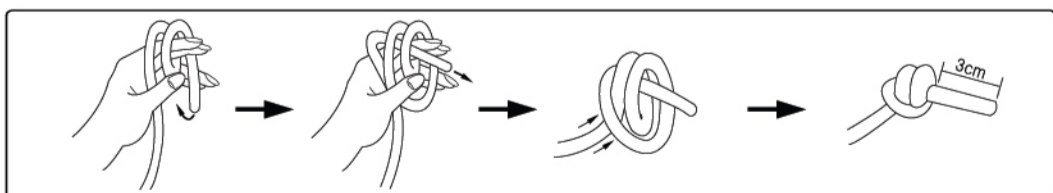

LINK TIES

IMPORTER:
MULTISTORE ECOTOYS Krystian Ślebioda
Sady ul. Logistyczna 31., 62-080 Tarnowo Podgórne
PRODUCENT:
KUKUTOYS CO., LTD. GYEONGGIDO, KOREA (ZIP 18574)