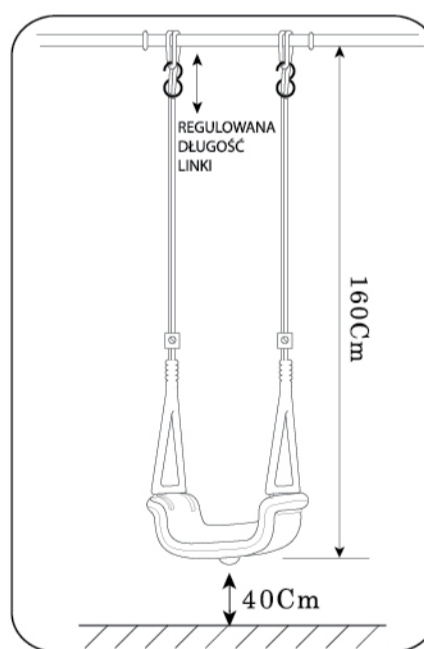

INSTRUCTION

Image 1