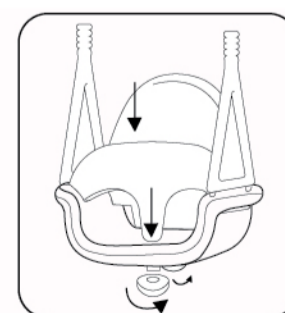

OBRAZEK 3

OBRAZEK 4

Instalacja huśtawki

Upewnij się, że drążek jest prawidłowo wypoziomowany. Następnie zamocuj liny do drążka za pomocą metalowych "ósemek" i plastikowych nakładek, zgodnie z obrazkiem 2 i 3.

Dopasowanie długości linki

Możesz dopasować długość linki zgodnie z obrazkiem 1. Maksymalna długość linki: 160cm.

WARNINGS!

1. Before installation and use, carefully read the instructions! Keep the manual for future reference.
2. Assembly of the swing by an adult only
3. Adult supervision required.
4. Inform your child how to properly use the swing - see the instructions provided.
5. The child should hold on to the sides of the swing, not the front backrest. The body's center of gravity should be seated evenly.
6. Don't let your child sit with your whole body on the front of the swing.
7. Don't hang the swing over bare ground. Put a blanket or mat under it.
8. Only one child can use the swing at a time.
9. It is not allowed to stand on the swing.
10. The swing can be swung a maximum of one meter backward and one meter forward.
11. The swing seat must be at least 40 cm above the ground.
12. Before using the swing, make sure that each component is properly attached.
13. Before each use, check the swing seat, ropes and other connecting parts, if damage is found - immediately replace the damaged part with a new one.
14. Periodically check that all components of the swing are efficient and safe. Lack of periodic inspections can lead to accidents.
15. Do not leave your child alone on the swing. For the sake of safety, play together with him.
16. The product is designed for domestic use, it can be used indoors and outdoors.
17. Maximum load of the swing 30kg.

Image 4

Swing installation

Make sure the rod is properly leveled. Then attach the cables to the rod with metal "figure-eights" and plastic caps, as shown in the picture 2 and 3.

Adjusting line length

You can adjust the length of the line according to image 1. Maximum cord length: 160cm