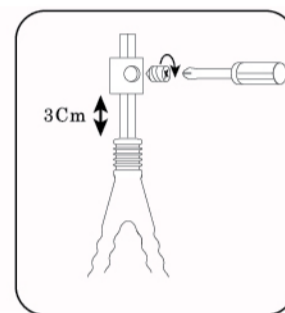

OBRAZEK 3

OBRAZEK 4

Instalacja huśtawki

Upewnij się, że drążek jest prawidłowo wypoziomowany. Następnie zamocuj liny do drążka za pomocą metalowych "ósemek" i plastikowych nakładek, zgodnie z obrazkiem 2 i 3.

Dopasowanie długości linki

Możesz dopasować długość linki zgodnie z obrazkiem 1. Maksymalna długość linki: 160cm.

WARNINGS!

1. Before installation and use, carefully read the instructions! Keep the manual for future reference.
2. Assembly of the swing by an adult only
3. Adult supervision required.
4. Inform your child how to properly use the swing - see the instructions provided.
5. The child should hold on to the sides of the swing, not the front backrest. The body's center of gravity should be seated evenly.
6. Don't let your child sit with your whole body on the front of the swing.
7. Don't hang the swing over bare ground. Put a blanket or mat under it.
8. Only one child can use the swing at a time.
9. It is not allowed to stand on the swing.
10. The swing can be swung a maximum of one meter backward and one meter forward.
11. The swing seat must be at least 40 cm above the ground.
12. Before using the swing, make sure that each component is properly attached.
13. Before each use, check the swing seat, ropes and other connecting parts, if damage is found - immediately replace the damaged part with a new one.
14. Periodically check that all components of the swing are efficient and safe. Lack of periodic inspections can lead to accidents.
15. Do not leave your child alone on the swing. For the sake of safety, play together with him.
16. The product is designed for domestic use, it can be used indoors and outdoors.
17. Maximum load of the swing 30kg.

Image 4

Swing installation

Make sure the rod is properly leveled. Then attach the cables to the rod with metal "figure-eights" and plastic caps, as shown in the picture 2 and 3.

Adjusting line length

You can adjust the length of the line according to image 1. Maximum cord length: 160cm