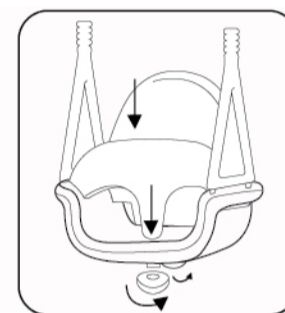

OBRAZEK 3

OBRAZEK 4

Instalacja huśtawki

Upewnij się, że drążek jest prawidłowo wypoziomowany. Następnie zamocuj liny do drążka za pomocą metalowych "ósemek" i plastikowych nakładek, zgodnie z obrazkiem 2 i 3.

Dopasowanie długości linki

Możesz dopasować długość linki zgodnie z obrazkiem 1. Maksymalna długość linki: 160cm.

WARNINGS!

1. Before installation and use, carefully read the instructions! Keep the manual for future reference.
2. Assembly of the swing by an adult only
3. Adult supervision required.
4. Inform your child how to properly use the swing - see the instructions provided.
5. The child should hold on to the sides of the swing, not the front backrest. The body's center of gravity should be seated evenly.
6. Don't let your child sit with your whole body on the front of the swing.
7. Don't hang the swing over bare ground. Put a blanket or mat under it.
8. Only one child can use the swing at a time.
9. It is not allowed to stand on the swing.
10. The swing can be swung a maximum of one meter backward and one meter forward.
11. The swing seat must be at least 40 cm above the ground.
12. Before using the swing, make sure that each component is properly attached.
13. Before each use, check the swing seat, ropes and other connecting parts, if damage is found - immediately replace the damaged part with a new one.
14. Periodically check that all components of the swing are efficient and safe. Lack of periodic inspections can lead to accidents.
15. Do not leave your child alone on the swing. For the sake of safety, play together with him.
16. The product is designed for domestic use, it can be used indoors and outdoors.
17. Maximum load of the swing 30kg.