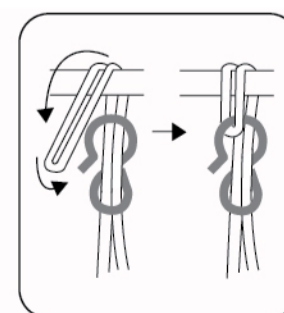

OBRAZEK 3

OBRAZEK 4

Instalacja huśtawki

Upewnij się, że drążek jest prawidłowo wypoziomowany. Następnie zamocuj liny do drążka za pomocą metalowych "ósemek" i plastikowych nakładek, zgodnie z obrazkiem 2 i 3.

Dopasowanie długości linki

Możesz dopasować długość linki zgodnie z obrazkiem 1. Maksymalna długość linki: 160cm.

WARNINGS!

1. Before installation and use, carefully read the instructions! Keep the manual for future reference.
2. Assembly of the swing by an adult only
3. Adult supervision required.
4. Inform your child how to properly use the swing - see the instructions provided.
5. The child should hold on to the sides of the swing, not the front backrest. The body's center of gravity should be seated evenly.
6. Don't let your child sit with your whole body on the front of the swing.
7. Don't hang the swing over bare ground. Put a blanket or mat under it.
8. Only one child can use the swing at a time.
9. It is not allowed to stand on the swing.
10. The swing can be swung a maximum of one meter backward and one meter forward.
11. The swing seat must be at least 40 cm above the ground.
12. Before using the swing, make sure that each component is properly attached.
13. Before each use, check the swing seat, ropes and other connecting parts, if damage is found - immediately replace the damaged part with a new one.
14. Periodically check that all components of the swing are efficient and safe. Lack of periodic inspections can lead to accidents.
15. Do not leave your child alone on the swing. For the sake of safety, play together with him.
16. The product is designed for domestic use, it can be used indoors and outdoors.
17. Maximum load of the swing 30kg.

Image 4

Swing installation

Make sure the rod is properly leveled. Then attach the cables to the rod with metal "figure-eights" and plastic caps, as shown in the picture 2 and 3.

Adjusting line length

You can adjust the length of the line according to image 1. Maximum cord length: 160cm